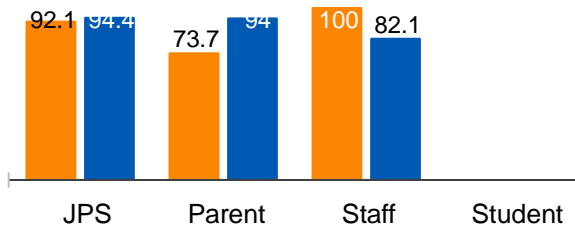

Isable Elementary School

 1716 Isable Street
 Jackson MS 39204
 (601)9605310

 Principal
 Catrina Sherrelle Crawford

1. Leaders have established processes to develop the vision, mission, and strategic goals to improve student outcomes.