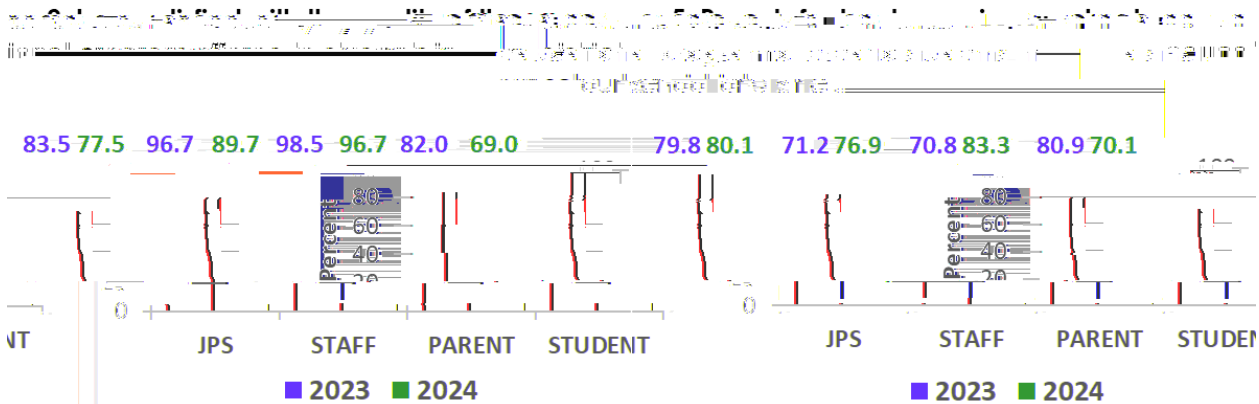

Jim Hill High

2185 Coach Fred Harris Drive
Jackson, Mississippi 39204
(601) 960-5354
<https://www.jackson.k12.ms.us/jimhill>

1. Leaders have established processes to develop the vision, mission, and strategic

4. The programs of this school or district meet the requirements of students with